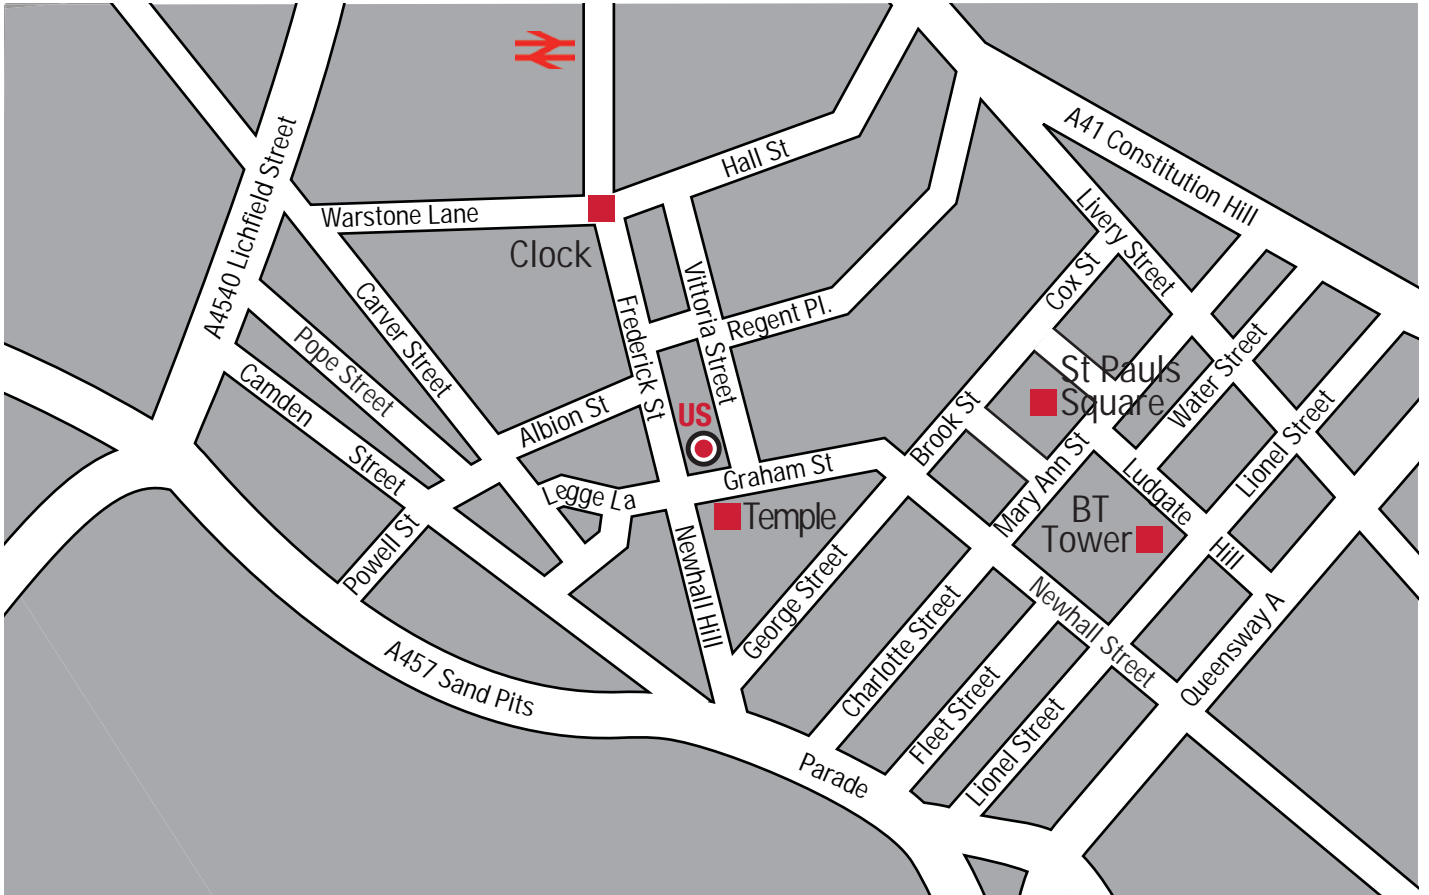

## Directions

**clevercherry.com**

**Studio 21b  
Victoria Works  
Vittoria Street  
Birmingham  
B1 3PE**

**Tel: 0121 236 1060**

**The entrance to our offices is found at the bottom of Vittoria Street (which is one-way). You can enter Victoria Works through the first set of grey metal gates, there is a small pedestrian gate housed within the main gate, which is open during office hours. Once inside the complex, our offices are located at the rear (just look for the clevercherry.com sign)**

**There is on-street parking available on Vittoria Street, as well as a paying car park which is adjoined to the Sikh Temple at the bottom of the road on Graham Street.**

## Directions